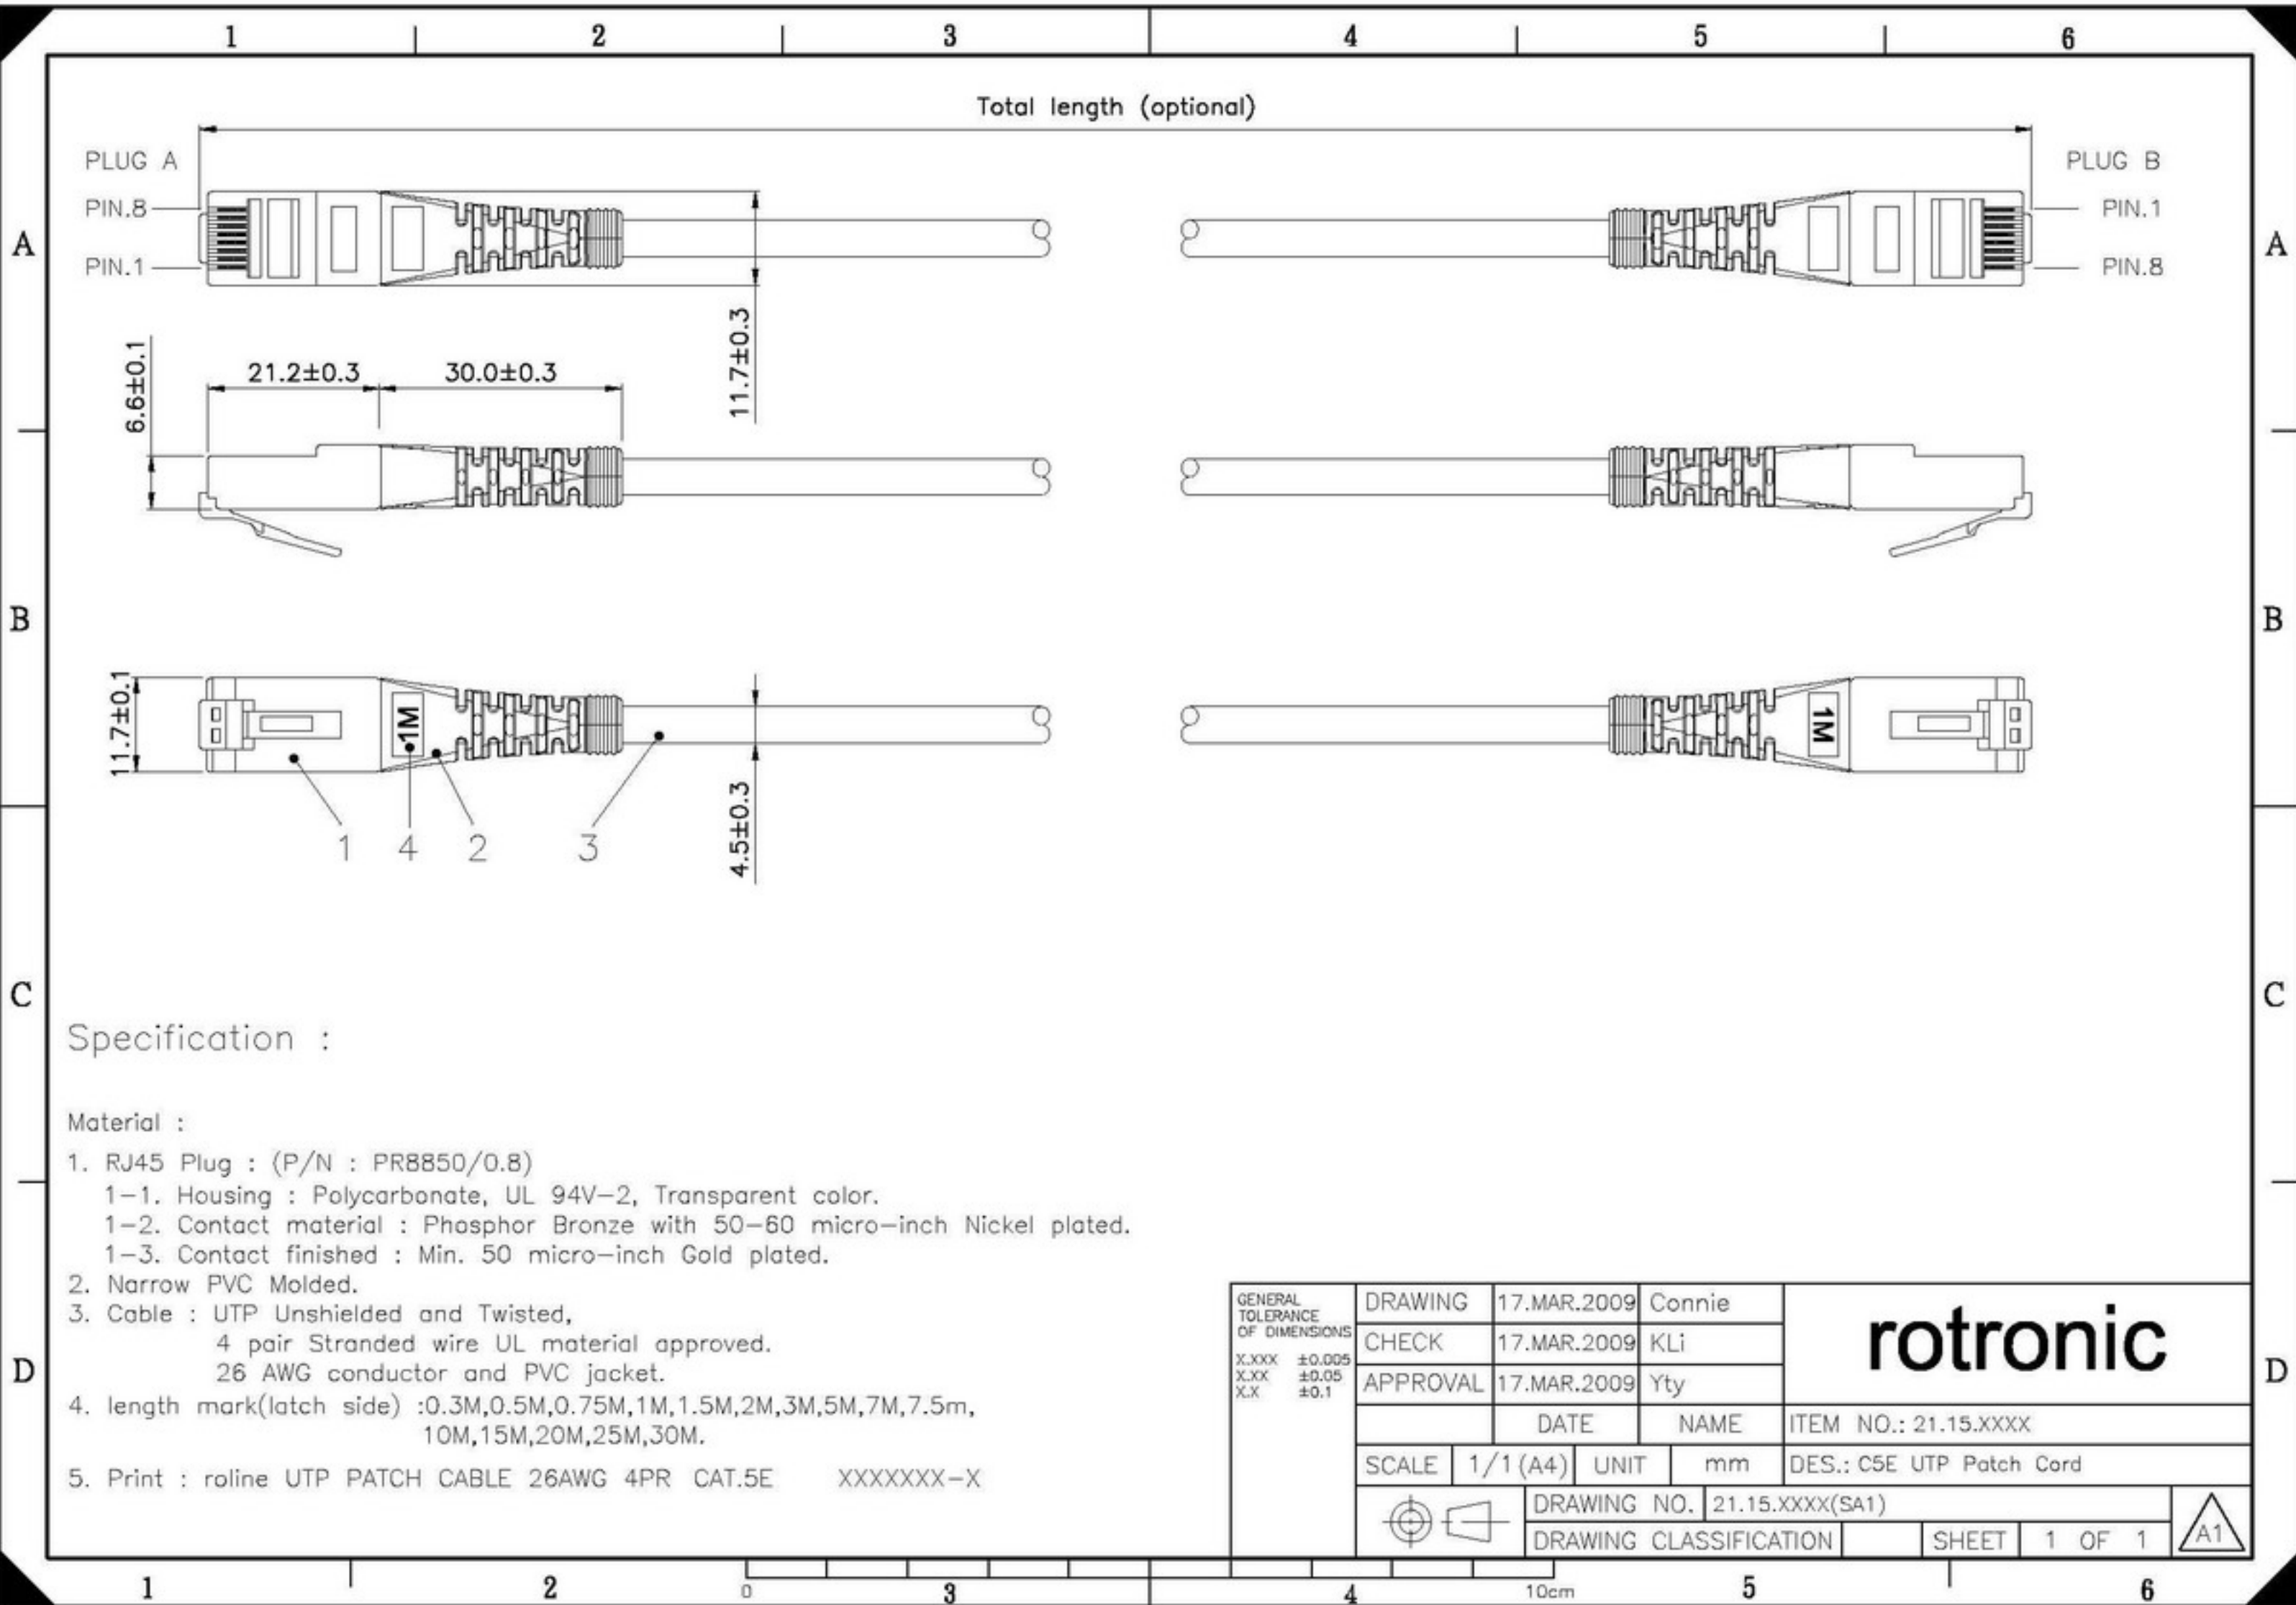

Datenblatt - Fiche technique - Data sheet

21.15.0531

ROLINE UTP-Patchkabel konf. Kat. 5e, rot, 1,0 m

Cordon ROLINE Cat.5e UTP confectionné, rouge, 1,0 m

ROLINE UTP Patch Cord Cat.5e, red, 1.0 m

Specification :

Material :

1. RJ45 Plug : (P/N : PR8850/0.8)
 - 1-1. Housing : Polycarbonate, UL 94V-2, Transparent color.
 - 1-2. Contact material : Phosphor Bronze with 50-60 micro-inch Nickel plated.
 - 1-3. Contact finished : Min. 50 micro-inch Gold plated.
2. Narrow PVC Molded.
3. Cable : UTP Unshielded and Twisted,
 - 4 pair Stranded wire UL material approved.
 - 26 AWG conductor and PVC jacket.
4. length mark(latch side) :0.3M,0.5M,0.75M,1M,1.5M,2M,3M,5M,7M,7.5m, 10M,15M,20M,25M,30M.
5. Print : roline UTP PATCH CABLE 26AWG 4PR CAT.5E XXXXXX-X

GENERAL TOLERANCE OF DIMENSIONS X.XXX ±0.005 X.XX ±0.05 X.X ±0.1	DRAWING	17.MAR.2009	Connie	rotronic
	CHECK	17.MAR.2009	KLi	
	APPROVAL	17.MAR.2009	Yty	
		DATE	NAME	ITEM NO.: 21.15.XXXX
	SCALE 1/1 (A4)	UNIT mm	DES.: C5E UTP Patch Cord	
	DRAWING NO. 21.15.XXXX(SA1)		SHEET 1 OF 1	
	DRAWING CLASSIFICATION			